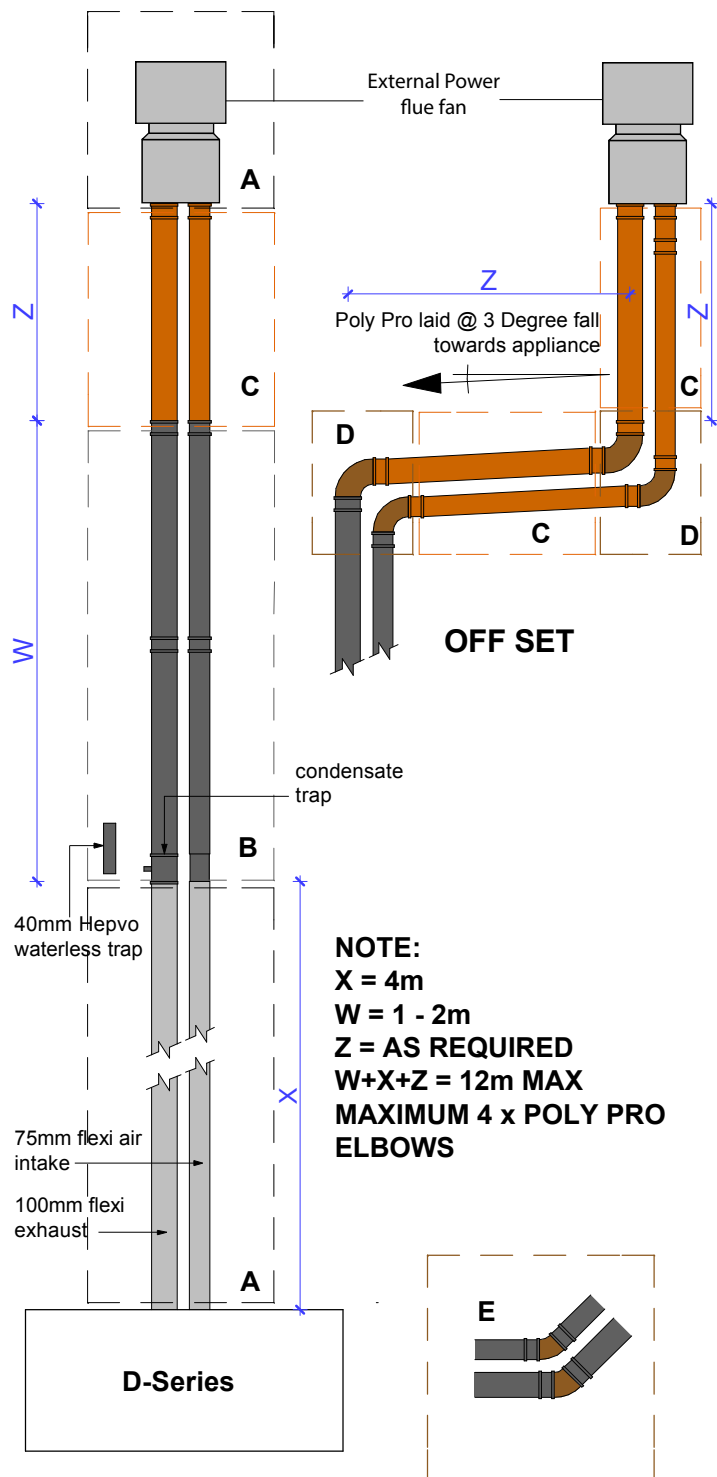

EXTERNAL VERTICAL FLUE COMPONENT GUIDE

A - Escea D series external vertical powered direct vent flue kit. #904658

- 1x external power flue fan unit
- 1x 7m power cable
- 1x DV roof cowl
- hose clips

B - Escea D series Poly Pro flue 2m extension starter kit. #906609

- 2x1m 100mm poly pro exhaust flue
- 2x1m 80mm poly pro air intake flue
- 3x100mm bracket
- 2x80mm bracket
- 1x80mm flexi - poly pro adapter
- 1x80mm poly pro - direct vent adapter
- 1x condensate trap
- 1x100mm split sleeve
- 1x40mm Hepvo waterless trap
- 1x7m power flue extension cable
- Rivets, washers
- Threaded adaptors
- Plain Socket
- Threaded Socket

C - Escea D series Poly Pro flue 1m extension kit. #906612

- 1x1m 100mm poly pro exhaust flue
- 1x1m 80mm poly pro air intake flue
- 1x100mm wall bracket
- 1x80mm wall bracket

D - Escea D series Poly Pro 90 degree elbow kit. #906610

- 1x90 degree 100mm elbow
- 1x90 degree 80mm elbow

E - Escea D series Poly Pro 45 degree elbow kit. #906611

- 1x45 degree 100mm elbow
- 1x45 degree 80mm elbow