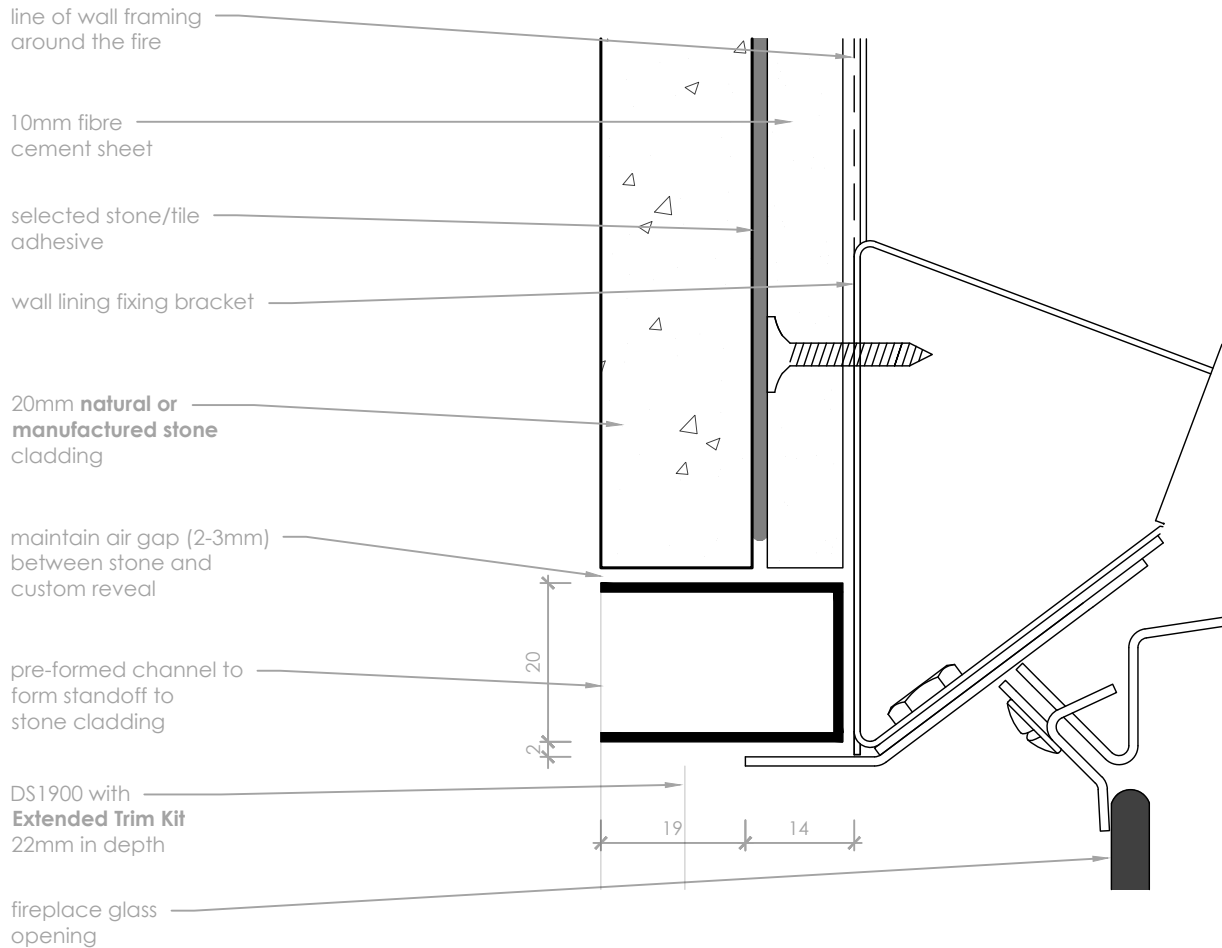

Prolonged unprotected exposure to heat may be detrimental to the appearance or long term performance of the cladding. The DS Series Extended Trim Kit is to protect the exposed edges from the direct heat from the fire.

Negative Detail

scale 1:1

Notes:

- All dimensions are in mm. DO NOT SCALE OFF THESE DRAWINGS
- This detail sheet is to assist in the installation of a **frameless finish** to the DS1900 Gas Fireplace. They offer pathways for protection of heat sensitive linings and finishes.
- Black fireplace reveals must be able to be removed - ensure adhesive or compound is kept clear.
- Any custom trim or L-angle must be on all four sides to the glass opening of the fire.
- This technical sheet must be read in conjunction with the Escea DS Series Installation Manual, the latest version can be found on our website at www.escea.com.

Custom L-Angle

scale 1:1

Notes:

- All dimensions are in mm. DO NOT SCALE OFF THESE DRAWINGS
- This detail sheet is to assist in the installation of a **frameless finish** to the DS1900 Gas Fireplace. They offer pathways for protection of heat sensitive linings and finishes.
- Black fireplace reveals must be able to be removed - ensure adhesive or compound is kept clear.
- Any custom trim or L-angle must be on all four sides to the glass opening of the fire.
- This technical sheet must be read in conjunction with the Escea DS Series Installation Manual, the latest version can be found on our website at www.escea.com.