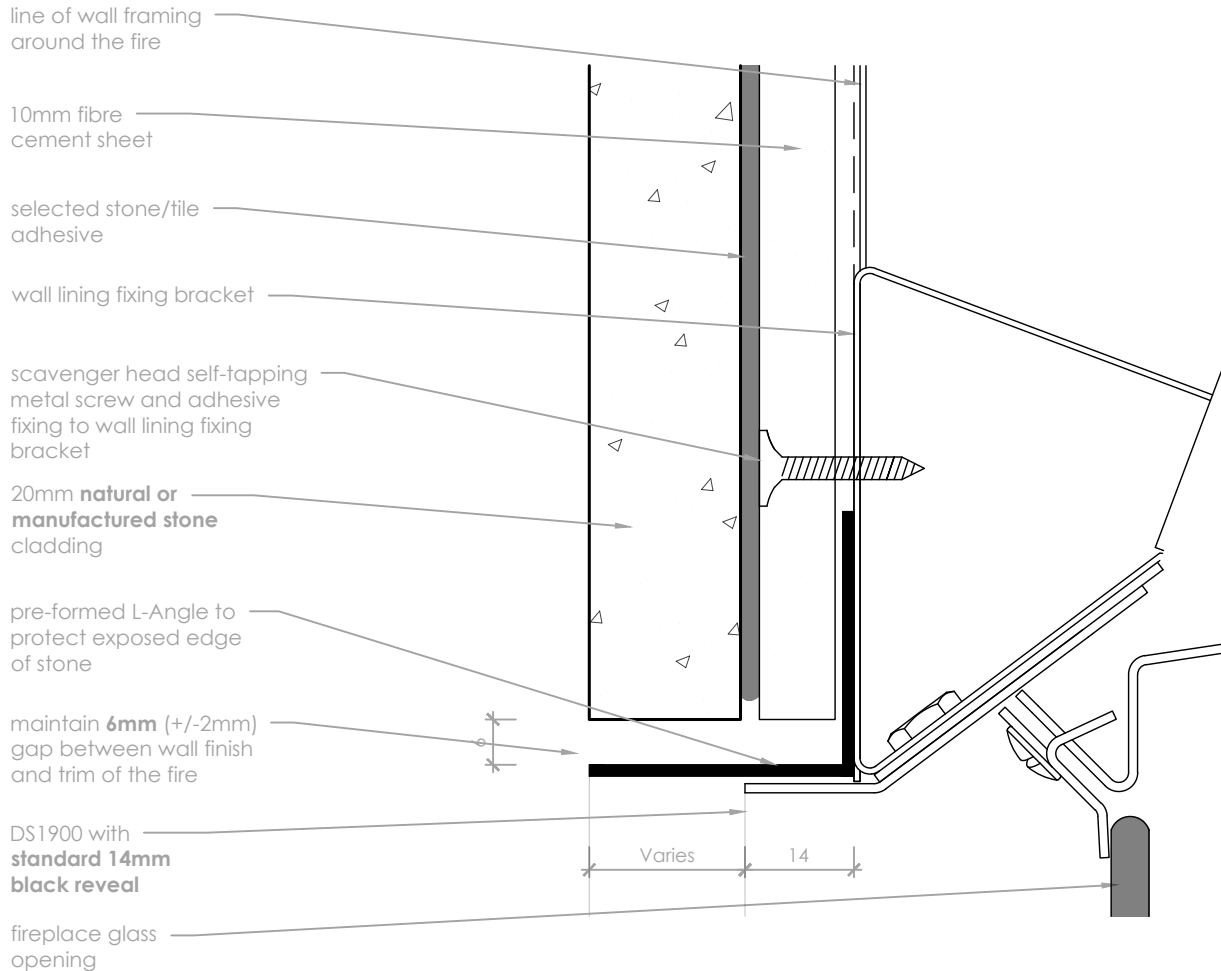

Negative Detail

scale 1:1

Notes:

- All dimensions are in mm. DO NOT SCALE OFF THESE DRAWINGS
- This detail sheet is to assist in the installation of a **frameless finish** to the DS1900 Gas Fireplace. They offer pathways for protection of heat sensitive linings and finishes.
- Black fireplace reveals must be able to be removed - ensure adhesive or compound is kept clear.
- Any custom trim or L-angle must be on all four sides to the glass opening of the fire.
- This technical sheet must be read in conjunction with the Escea DS Series Installation Manual, the latest version can be found on our website at www.escea.com.

Custom L-Angle

scale 1:1

Notes:

- All dimensions are in mm. DO NOT SCALE OFF THESE DRAWINGS
- This detail sheet is to assist in the installation of a **frameless finish** to the DS1900 Gas Fireplace. They offer pathways for protection of heat sensitive linings and finishes.
- Black fireplace reveals must be able to be removed - ensure adhesive or compound is kept clear.
- Any custom trim or L-angle must be on all four sides to the glass opening of the fire.
- This technical sheet must be read in conjunction with the Escea DS Series Installation Manual, the latest version can be found on our website at www.escea.com.