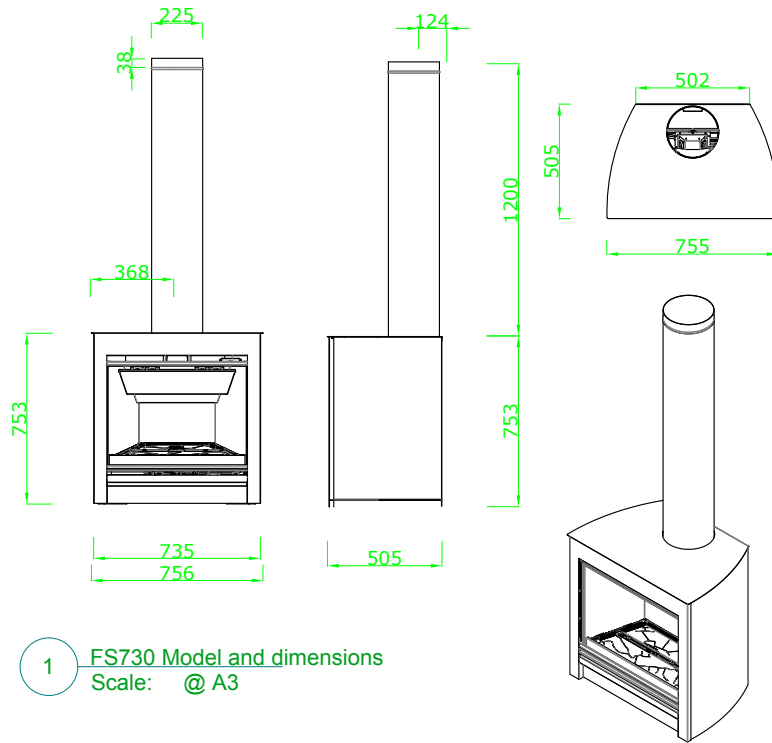

ESCEA FS730 : INSTALLATION

1 FS730 Model and dimensions
Scale: @ A3

2 Flue system parts
Scale: @ A3

3 Standard cross section
Scale: @ A3