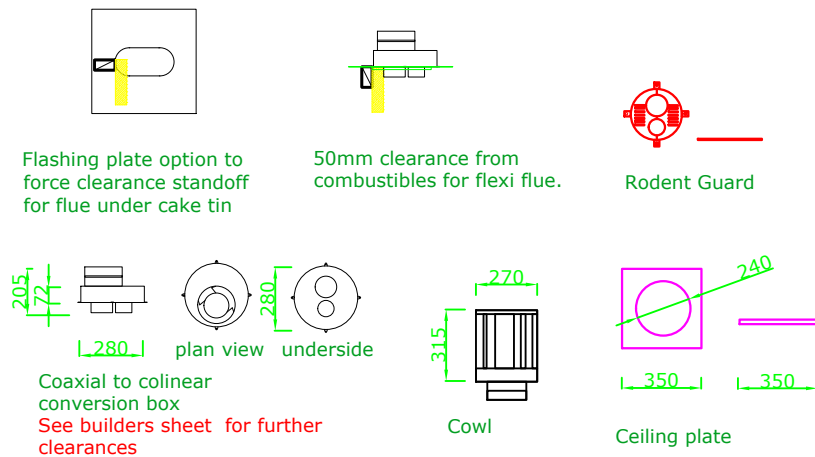

ESCEA FS730 : INSTALLATION

1 FS730 Model and dimensions
Scale: @ A3

2 Flue system parts
Scale: @ A3

3 Standard cross section
Scale: @ A3