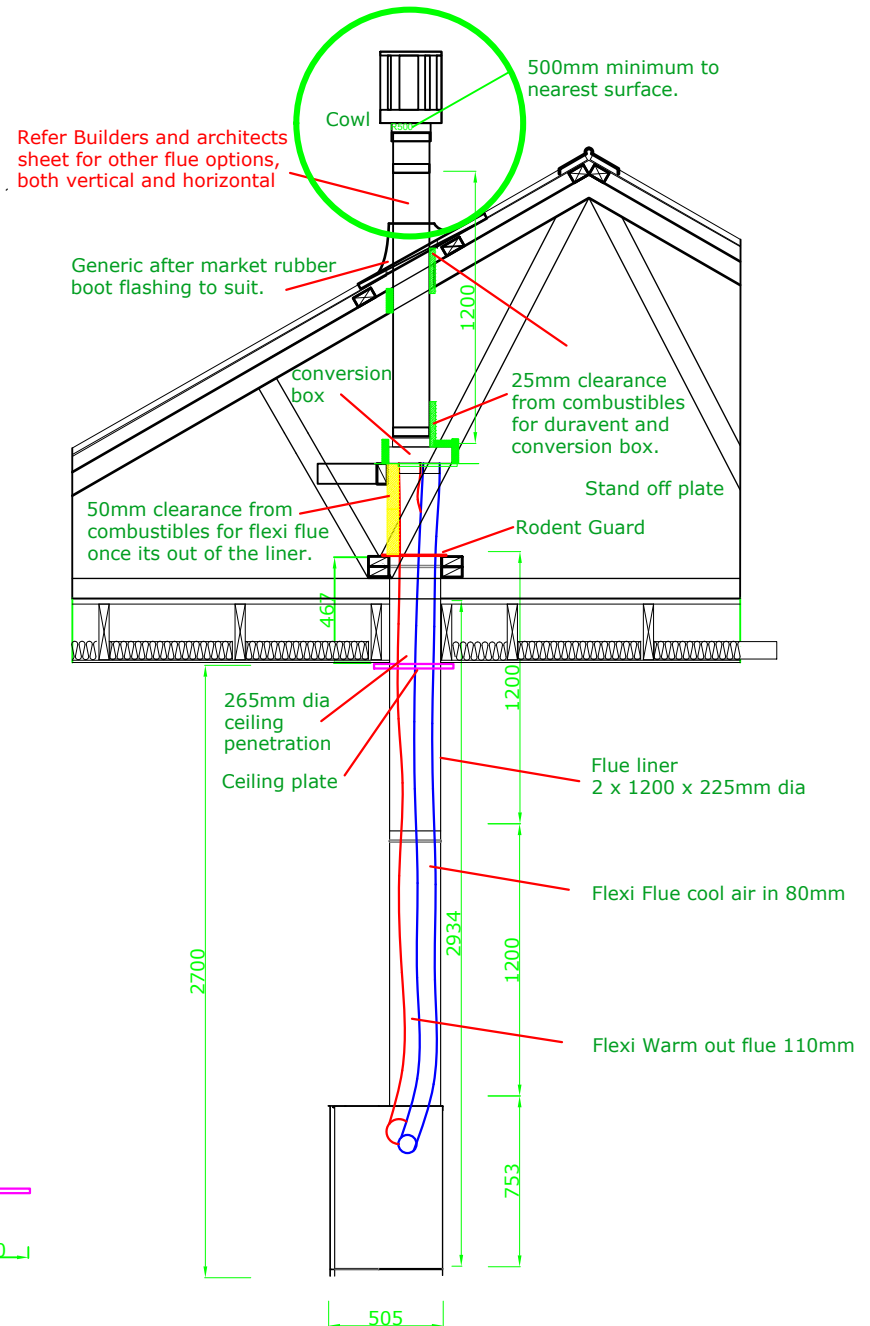

ESCEA FS730 : INSTALLATION

1 FS730 Model and dimensions
Scale: @ A3

2 Flue system parts
Scale: @ A3

3 Standard cross section
Scale: @ A3